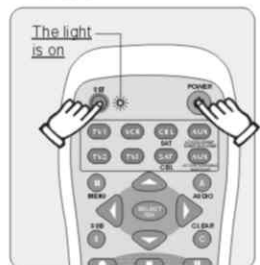

Note: The indicator light will flash once when you enter a figure.

5. When the indicator light goes out, programming is finished.
6. Check whether operation of other buttons is at normal state. If so, your setting is successfully accomplished.

**Programming the controller**

**Automatic Code Searching**

If your electronic appliances are not listed in the code form, please try the mode of auto-matic code searching.

1. Turn on the controlled electronic appliance, and hold the Remote Controller to aim at the receiving point of the appliance.
2. Press the devices select button you want to control electronic appliance to enter the setting mode of the appliance and at the moment the indicator light will flash once.

3. Press the button of SET and then press the button of POWER and hold them for 4 seconds, the indicator light will be on.
4. After releasing the two buttons the indicator light will flash constantly. This is the state of automatic searching codes.