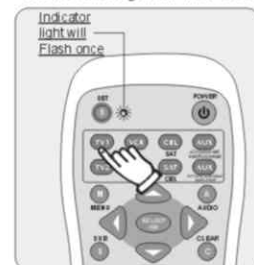

TV	
AWA	026 027 033. (152)160 189. 220 706 708. 709 714 730. 740
Baird	162
Barcom	
Basic Line	163 711 731

3. When the indicator light is on, release the two buttons simultaneously.
4. Enter the 3-digit figure you have found.

Note: The indicator light will flash once when you enter a figure.

5. When the indicator light goes out, programming is finished.
6. Check whether operation of other buttons is at normal state. If so, your setting is successfully accomplished.

Note: this remote control can set up 8 home appliance codes at the same time. Just press the 'machine type' key of the home appliance you want to use, and you can then control the appliance directly without the need of resetting.

**Programming the controller**

**Automatic Code Searching**

If your electronic appliances are not listed in the code form, please try the mode of auto-matic code searching.

1. Turn on the controlled electronic appliance, and hold the Remote Controller to aim at the receiving point of the appliance.
2. Press the devices select button you want to control electronic appliance to enter the setting mode of the appliance and at the moment the indicator light will flash once.