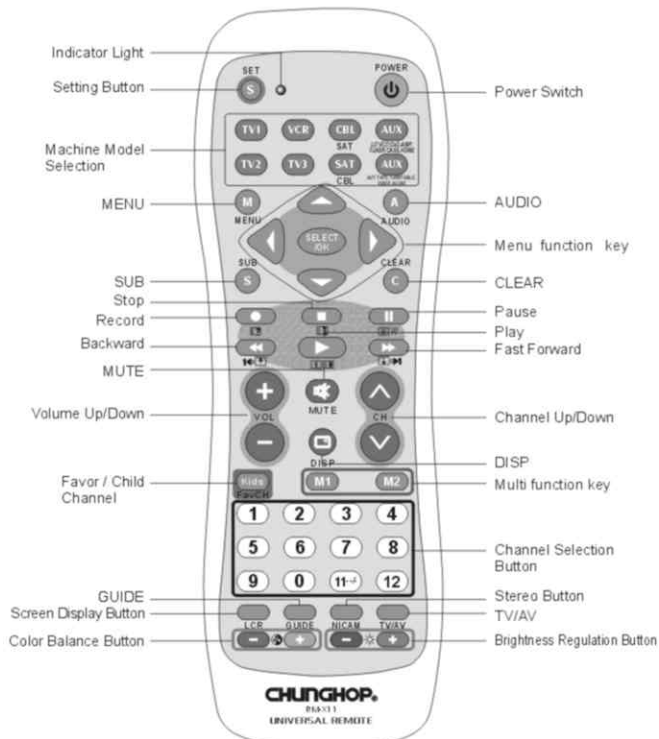

**Installing the batteries**

Slide open the battery compartment and insert two size AA batteries (not supplied). Be sure to line up the + and - on the batteries with the + and - on the battery compartment.